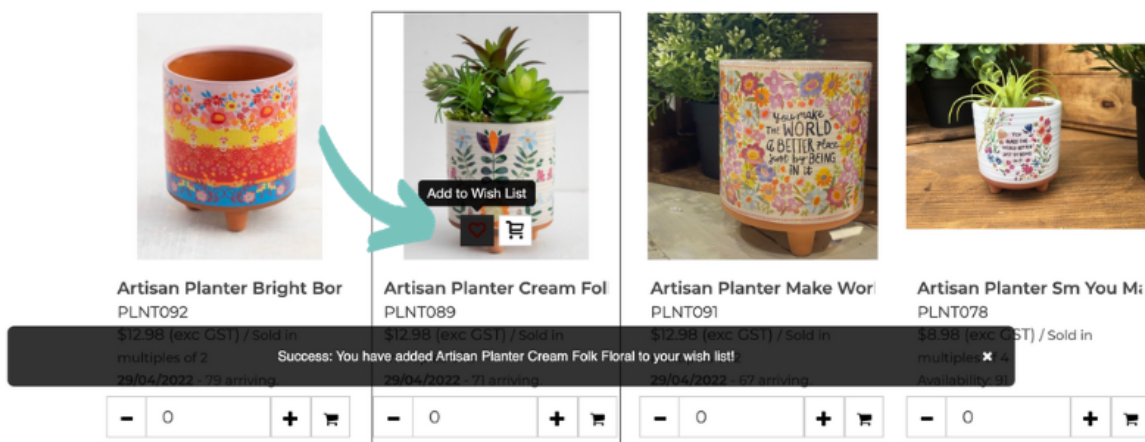

Our Top Tips For Easy Ordering!

Tip #1

Easily find what you're looking for by filtering down the brands.

Tip #2

Use 'Category' and 'Tags' to filter down your search.

Tip #3

Quick easy way to look for 'In Stock' products

Tip #4

Create a 'Wishlist' and add products by clicking on the 

View your 'Wishlist' by clicking on 'My Account'. When you're ready, you can add your products 'one by one' or all at once!

Christmas 2023 Wishlist

IMAGE	PRODUCT NAME	RRP EACH	UNIT	PRODUCT CODE	UNIT PRICE	QUANTITY	ACTION
	Artisan Planter Cream Folk Floral (Usually Ships Within 14 Days)		1 EA	PLNT089	\$12.98 sold in multiples of 2	- 0 +	 
	Artisan Planter Make World Better (Usually Ships Within 14 Days)		1 EA	PLNT091	\$12.98 sold in multiples of 2	- 0 +	 